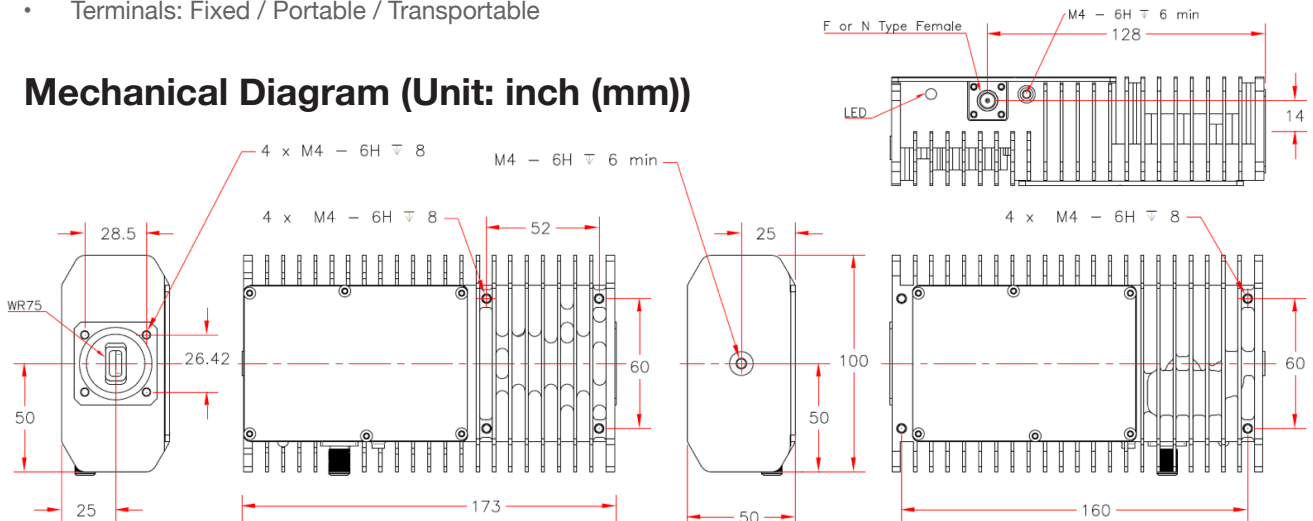

Mechanical Diagram (Unit: inch (mm))